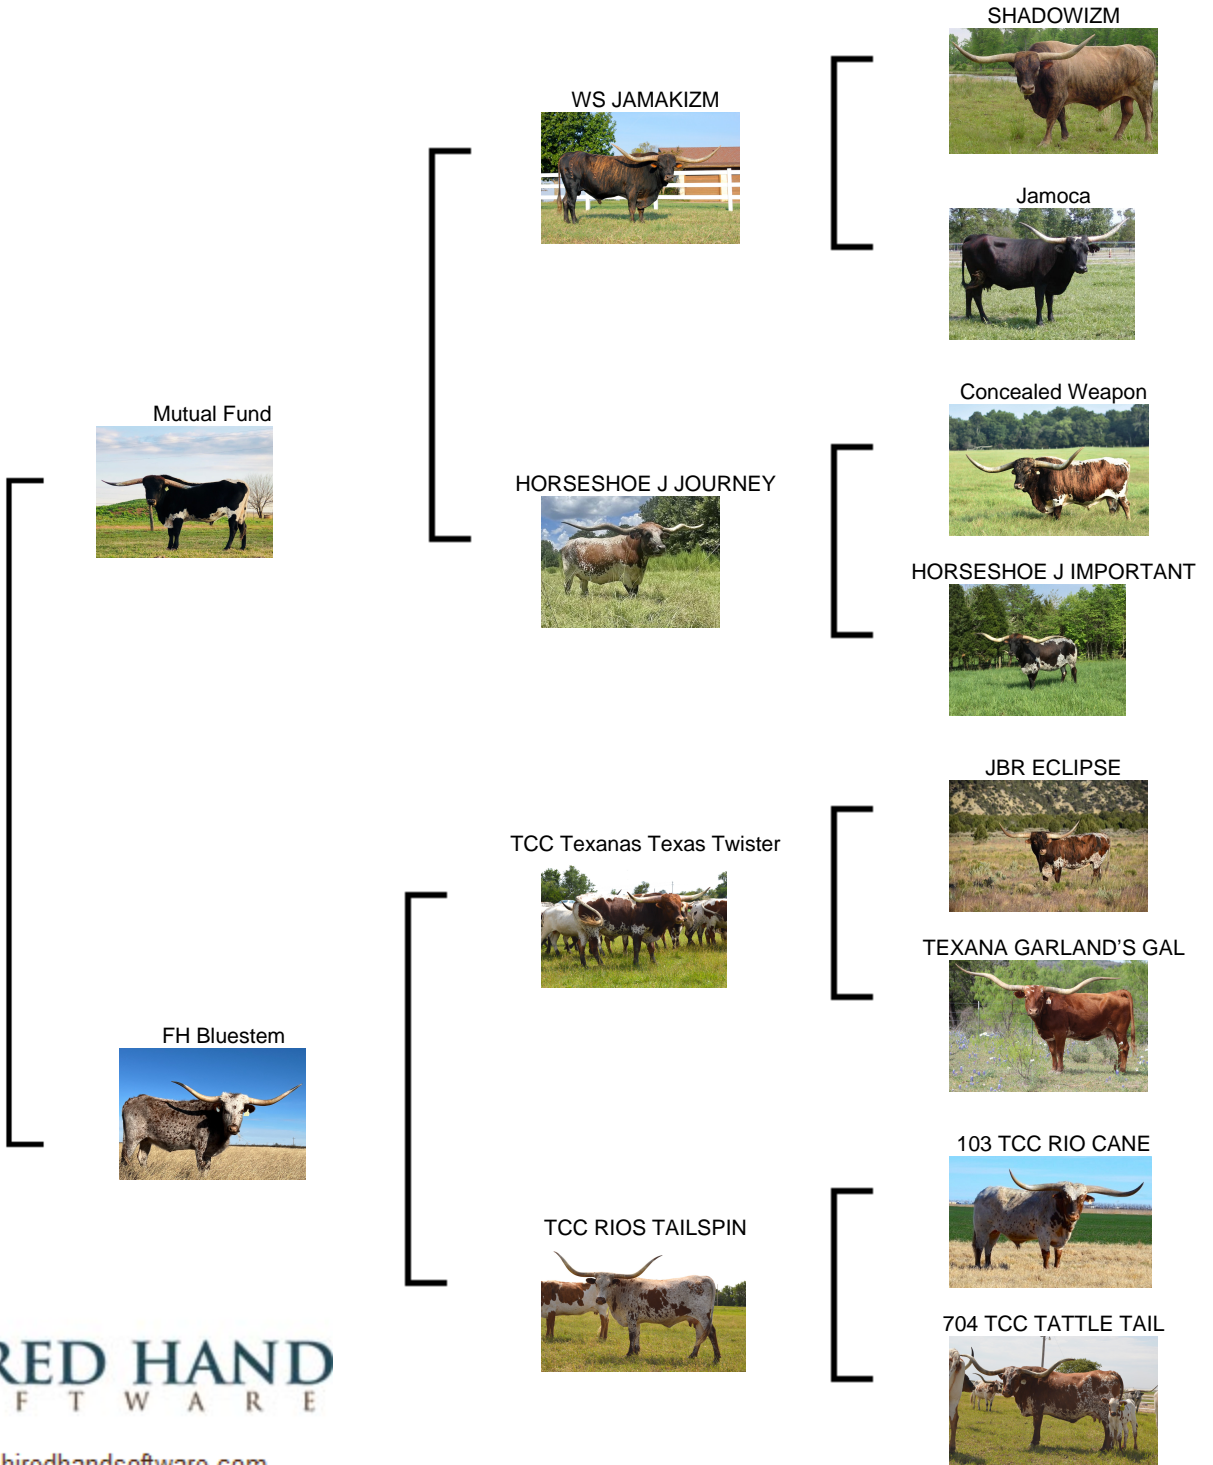

GH Rogue Journey

Date of Birth: 07/14/2024

Courtesy of Golden Hill Longhorns

GH Rogue Journey

Mutual Fund

FH Bluestem

WS JAMAKIZM

SHADOWIZM

Jamoca

Concealed Weapon

HORSESHOE J JOURNEY

HORSESHOE J IMPORTANT

JBR ECLIPSE

TEXANA GARLAND'S GAL

103 TCC RIO CANE

TCC Texas Texas Twister

TCC RIOS TAILSPIN

704 TCC TATTLE TAIL

<http://www.hiredhandsoftware.com>